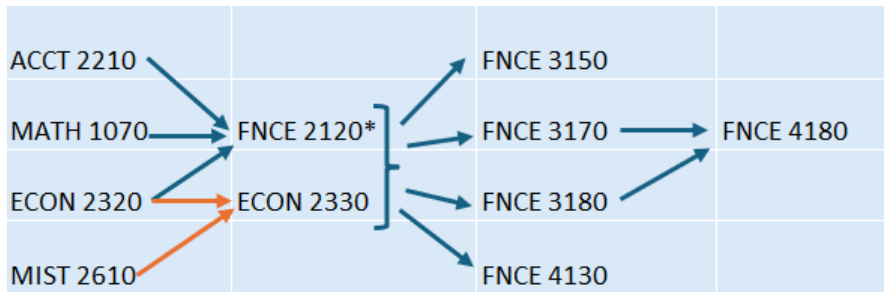

Key Course Sequences

A "C+" is required in FNCE 2120 for the Upper Level FNCE courses

Planning Resources

Watch our videos

Use Degree Works

Contact the Advisors

- A "C-" minimum is required in all course requirements unless specified otherwise.
- Refer to Degree Works to find the required courses for your program.
- Prerequisite courses must be completed first. As ENGL 1100 and CMNS 1290 are pre-admission requirements for the program, these courses should be completed in the first possible semester.
- Confirm the course availability by using [online course schedule](#)
- Know the important [dates and deadlines](#)
- Students are encouraged to make alternative plans in case their transfer credit is denied, or the course availability changes, and/or other circumstances arise.

* Course historically offered only in the fall

** Course historically offered only in the winter

*** Prerequisite Waiver required. Fill out the [Request Form online](#).

Typical Schedule

5 courses/semester

Semester 1	Semester 2
1) ENGL 1100	1) ACCT 2250
2) CMNS 1290	2) ECON 1900 or 1950
3) ACCT 2210	3) FNCE 2120
4) MATH 1070	4) MIST 2610
5) ECON 2320	5) Program Elective (if choosing BLAW 2910 or ACCT 3260)
Semester 3	Semester 4
1) ECON 2330	1) FNCE 3150
2) ECON 1900 or 1950	2) FNCE 3170
3) MATH 1170	3) FNCE 3180
4) Program Elective (if choosing BLAW 2910 or ACCT 3260)	4) FNCE 4130
5)	5) Program Elective **
Semester 5	Semester 6 -
1) FNCE 4180	1)
2) Program Elective **	2)
3) Program Elective **	3)
	4)

4 courses/semester

Semester 1	Semester 2
1) CMNS 1290	1) ECON 1900 or 1950
2) ENGL 1100	2) ECON 2320
3) MIST 2610	3) MATH 1070
4) ACCT 2210	4) ACCT 2250
5)	5)
Semester 3	Semester 4
1) ECON 1900 or 1950	1) FNCE 3150
2) ECON 2330	2) FNCE 3170
3) FNCE 2120	3) FNCE 3180
4) MATH 1170	4) Program Elective (if choosing BLAW 2910, FNCE 3140, or ECON 4330)
5)	5)
Semester 5	Semester 6
1) FNCE 4130	1) Program Elective **
2) FNCE 4180	2) Program Elective **
3) Program Elective**	3) Program Elective **
4)	4)
	-