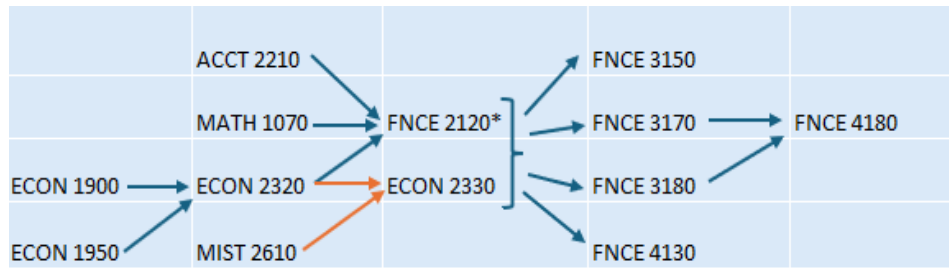

## Key Course Sequences

A "C+" is required in FNCE 2120 for the Upper Level FNCE courses

## Planning Resources

Watch our videos

Use Degree Works

Contact the Advisors

- A "C-" minimum is required in all course requirements unless specified otherwise.
- Refer to Degree Works to find the required courses for your program.
- Prerequisite courses must be completed first. As ENGL 1100 and CMNS 1290 are pre-admission requirements for the program, these courses should be completed in the first possible semester.
- Confirm the course availability by using [online course schedule](#)
- Know the important [dates and deadlines](#)
- Students are encouraged to make alternative plans in case their transfer credit is denied, or the course availability changes, and/or other circumstances arise.